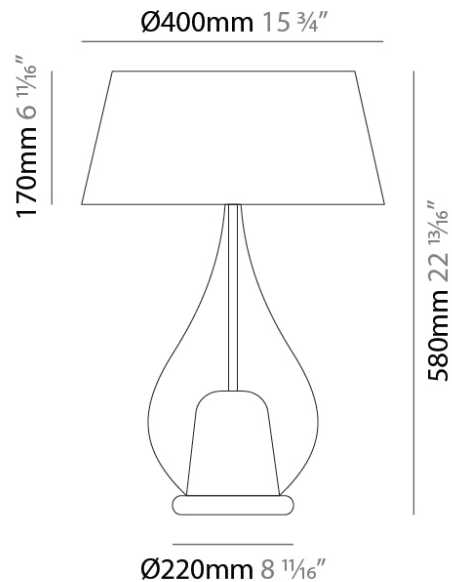

GENERAL

Series: Zoe
 Subseries: Zoe Vincent - Portable
 Brand: Cangini & Tucci
 Division: Design
 Mounting Type: Portable
 Mounting Location: Table
 Subcategory: Ambient

PHYSICAL

Shape: Teardrop
 Diameter (mm): 400
 Diameter (in): 15 3/4
 Height (mm): 580
 Height (in): 22 13/16
 Light Distribution: Omnidirectional
 Weight (kg): 1.92
 Weight (lbs): 4.23
 Diffuser: Glass - Opal
 Fixture Finish: [MSB / TRA](#)
 Holder Finish: BLK
 Fixture Material: Glass / Metal

LED

Number of LEDs: 1
 Color Temperature (°K): 3000
 Max. Delivered Lumen (lm): 350
 Nominal Lumen (lm): 350

OPTICAL

RATINGS AND CERTIFICATIONS

Certified By: Certified for North American Standards
 IP rating: IP20

GENERAL

Series: Zoe
Subseries: Zoe Vincent - Portable
Brand: Cangini & Tucci
Division: Design
Mounting Type: Portable
Mounting Location: Table
Subcategory: Ambient

PHYSICAL

Shape: Teardrop
Diameter (mm): 500
Diameter (in): 19 11/16
Height (mm): 780
Height (in): 30 11/16
Light Distribution: Omnidirectional
Weight (kg): 3.435
Weight (lbs): 7.57
Diffuser: Glass - Opal
[Fixture Finish: MSB / TRA](#)
Holder Finish: BLK
Fixture Material: Glass / Metal